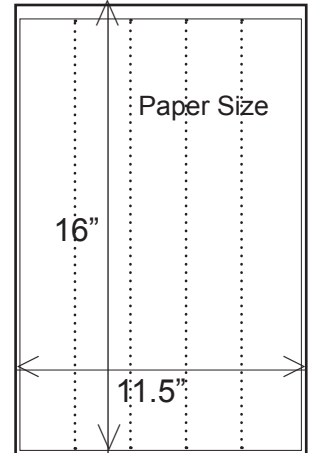

Ad Rates and Measurements

Special Discount Rates for Long Term Insertions!

3 Months 10% OFF
 6 Months 15% OFF
 1 Year 20% OFF

Please contact:

THE CHICAGO SHIMPO
 2045 S. Arlington Hts. Rd., 108C
 Arlington Heights, IL 60005

Tel: 847-437-7700
 Fax: 847-437-7702
 E-mail: shimpo@mc.net

E-B

Width: 1.875"
 Height: 2.6"

One Month:
 B&W \$60

E-C

Width: 2.5"
 Height: 2.6"

One Month:
 B&W \$80

E-D

Width: 3.875"
 Height: 3"

One Month:
 B&W \$180

E-E

Width: 3.875"
 Height: 5"

One Month:
 B&W \$350

E-F

Width: 10.2"
 Height: 3.5"

One Spot:
 B&W \$350
 Full Color \$400

E-G

Width: 6" Height: 7"

One Spot:
 B&W \$400
 Full Color \$500

E-H

Width: 10.2"
 Height: 7.5"

One Spot:
 B&W \$630
 Full Color \$760

E-I

Width: 10.2"
 Height: 14.75"